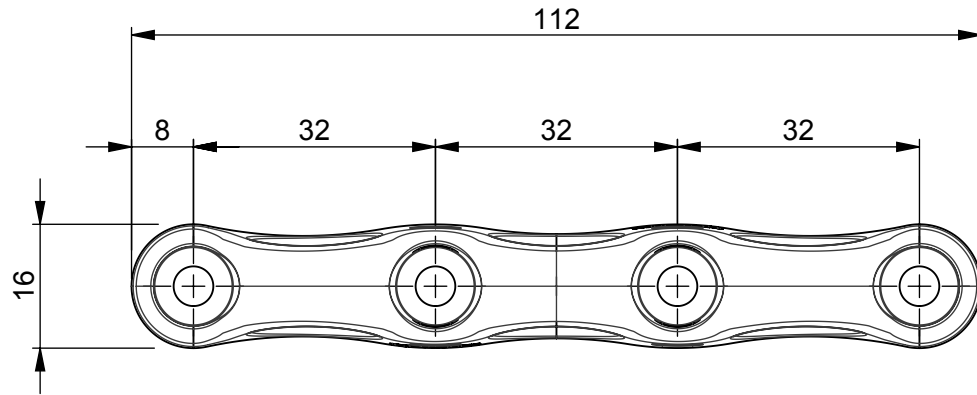

NOTES:

WEIGHT = 24g
DO NOT OVER TIGHTEN FIXINGS

BE10/3 MOUNTED ON TOP OF T25/3Y

spinlock		BE10-3(2D)_MAR13	
ALL DIMENSIONS IN MM		LINE SIZE	UP TO Ø10MM
SCALE	1:1	PAGE SIZE	4 x M5 CSK A4-70
		MAX LOAD	N/A