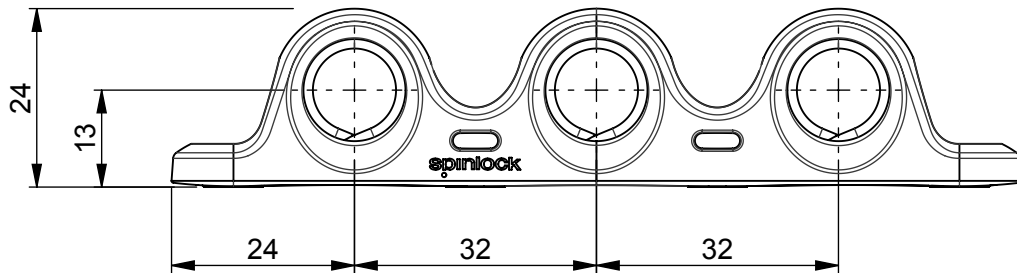

NOTES:

WEIGHT = 24g
DO NOT OVER TIGHTEN FIXINGS

BE10/3 MOUNTED ON TOP OF T25/3Y

spinlock		BE10-3(2D)_MAR13	
ALL DIMENSIONS IN MM		LINE SIZE	UP TO Ø10MM
SCALE	1:1	PAGE SIZE	4 x M5 CSK A4-70
		MAX LOAD	N/A