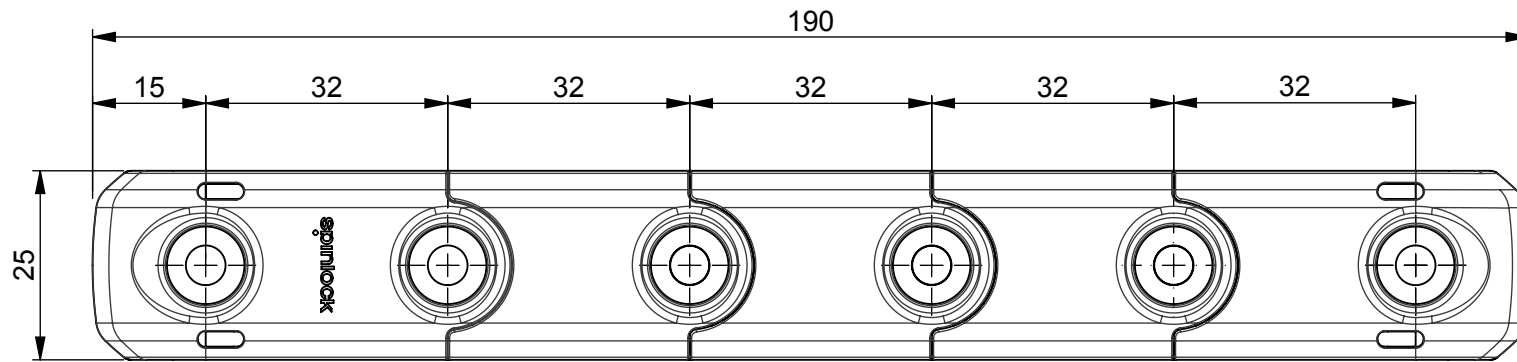

NOTES:

WEIGHT = 104g
DO NOT OVER TIGHTEN FIXINGS

spinlock		T25-4(2D)_MAR13	
ALL DIMENSIONS IN MM		LINE SIZE	UP TO Ø10MM
SCALE	1:1	PAGE SIZE	6 x M5 CSK A4-70
			(297 x 210) A4
		MAX LOAD	N/A