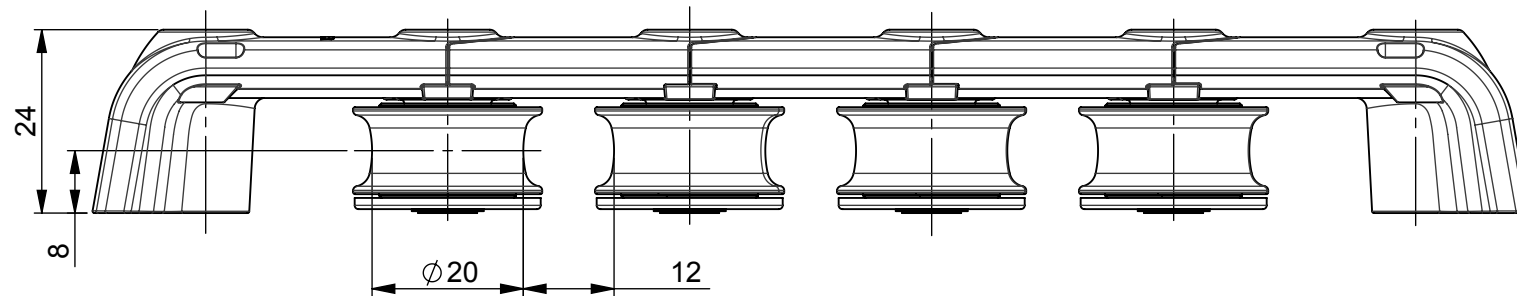

NOTES:

WEIGHT = 104g
DO NOT OVER TIGHTEN FIXINGS

spinlock		T25-4(2D)_MAR13	
ALL DIMENSIONS IN MM		LINE SIZE	UP TO Ø10MM
SCALE	1:1	PAGE SIZE	6 x M5 CSK A4-70
			(297 x 210) A4
		MAX LOAD	N/A