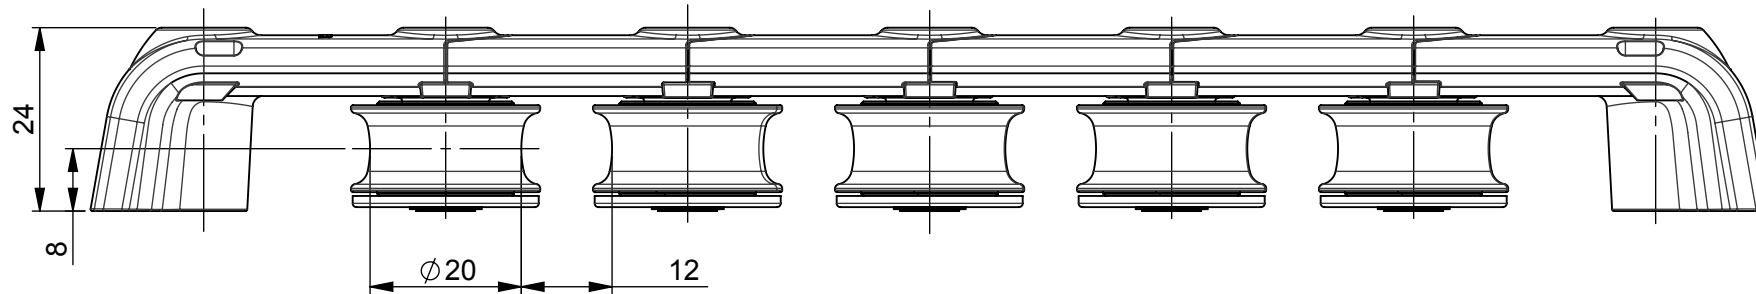

NOTES:

WEIGHT = 124g
DO NOT OVER TIGHTEN FIXINGS

spinlock		T25-5(2D)_MAR13	
ALL DIMENSIONS IN MM		LINE SIZE	UP TO $\varnothing 10$ MM
SCALE	1:1	PAGE SIZE	7 x M5 CSK A4-70
		A4	MAX LOAD
			N/A