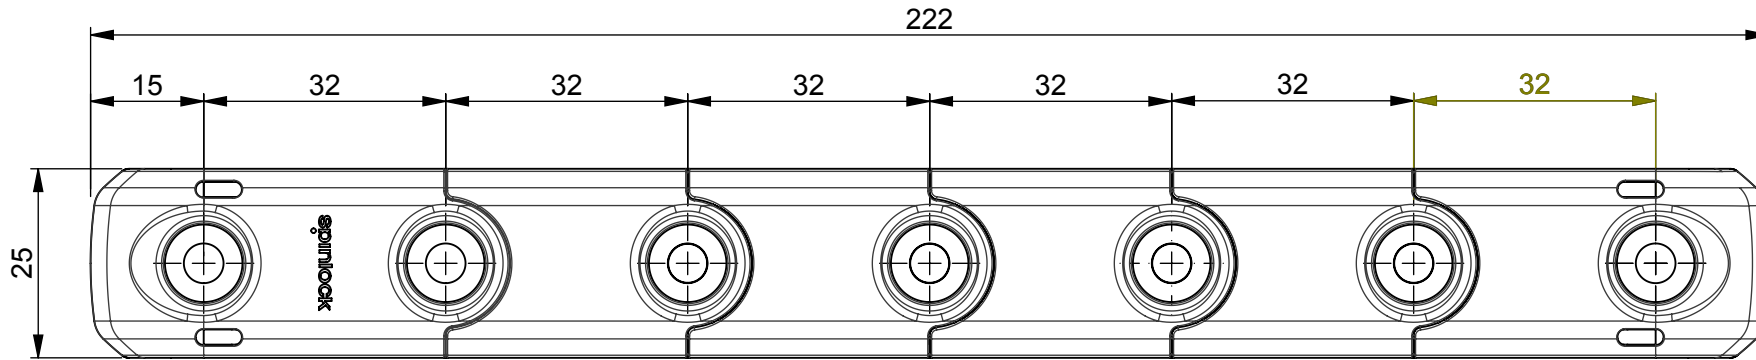

NOTES:

WEIGHT = 124g
DO NOT OVER TIGHTEN FIXINGS

spinlock		T25-5(2D)_MAR13	
ALL DIMENSIONS IN MM		LINE SIZE	UP TO $\varnothing 10$ MM
SCALE	1:1	PAGE SIZE	7 x M5 CSK A4-70
		A4	MAX LOAD
			N/A