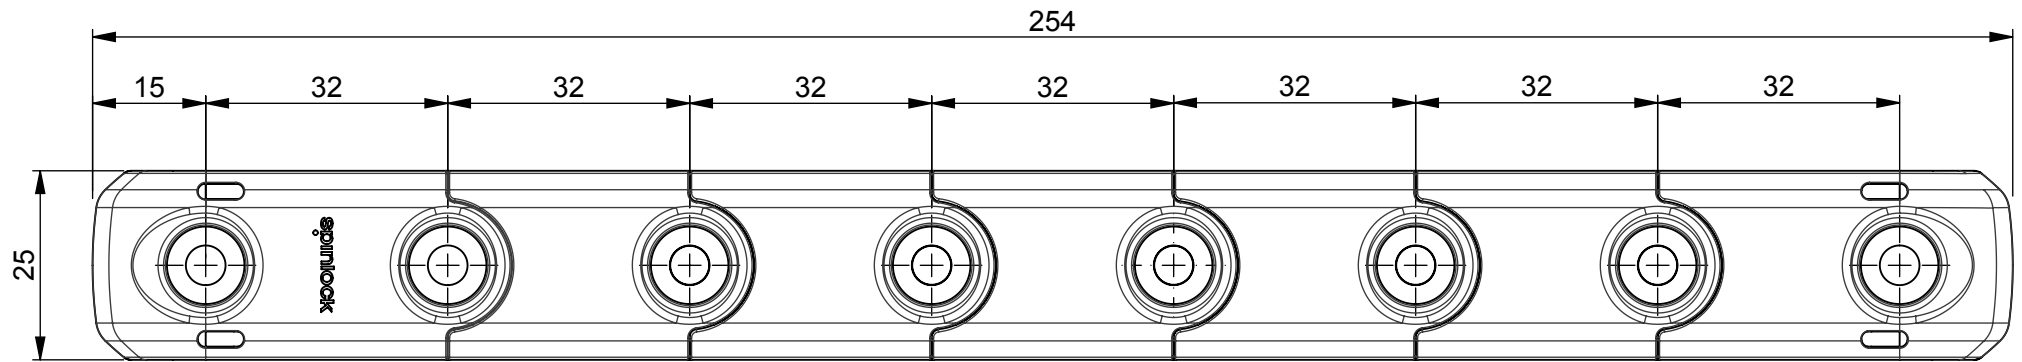

NOTES:

WEIGHT = 143g
DO NOT OVER TIGHTEN FIXINGS

spinlock		T25-6(2D)_MAR13	
ALL DIMENSIONS IN MM		LINE SIZE	UP TO $\varnothing 10$ MM
SCALE	1:1	PAGE SIZE	8 x M5 CSK A4-70
	(297 x 210)	A4	MAX LOAD
			N/A