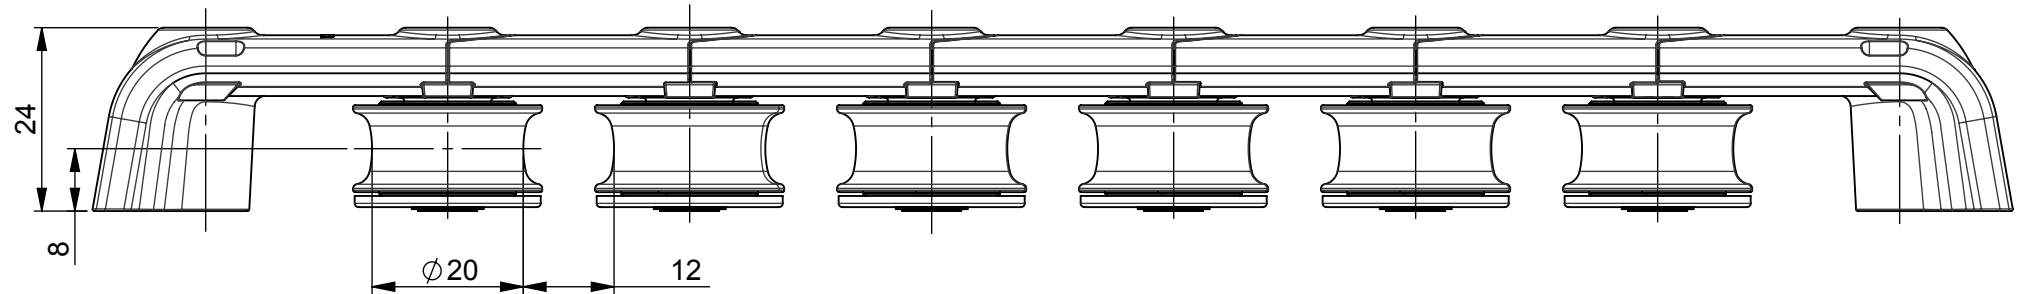

NOTES:

WEIGHT = 143g
DO NOT OVER TIGHTEN FIXINGS

spinlock		T25-6(2D)_MAR13	
ALL DIMENSIONS IN MM		LINE SIZE	UP TO $\varnothing 10$ MM
SCALE	1:1	PAGE SIZE	8 x M5 CSK A4-70
	(297 x 210)	A4	MAX LOAD
			N/A