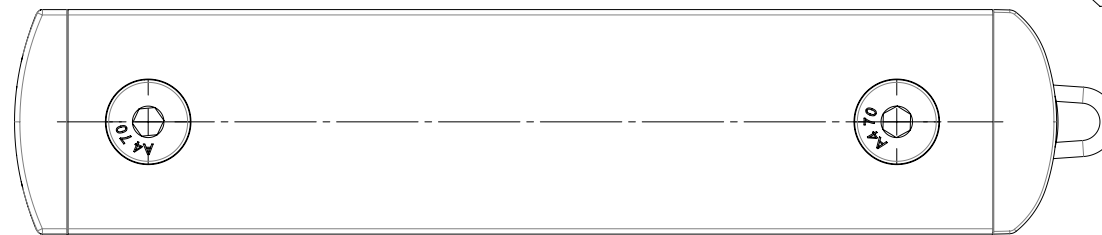

MODEL SHOWN IS XX0812/HP REMOTE

RECOMMENDED MOUNTING
PORTSIDE OF BOAT WITH PRODUCT
HANDLE OPENING INWARDS TOWARDS
BOAT CENTRELINE

FOR MOUNTING ON STARBOARD SIDE
OF BOAT USE XX0812/HS

**FIXINGS REQUIRED;
5 OFF - M6 or 1/4"
COUNTERSUNK HEAD
A4-80 STAINLESS STEEL**

spinlock		XX0812/HP REMOTE MK3	
		ALL DIMENSIONS IN MM	LINE SIZE Ø8-12MM (5/16" - 1/2")
SCALE 1:1	PAGE SIZE 420 x 297	A3	FASTENERS 5 x M6 (1/4") A4-80 HEX HEAD
			MAX LOAD 1800KG