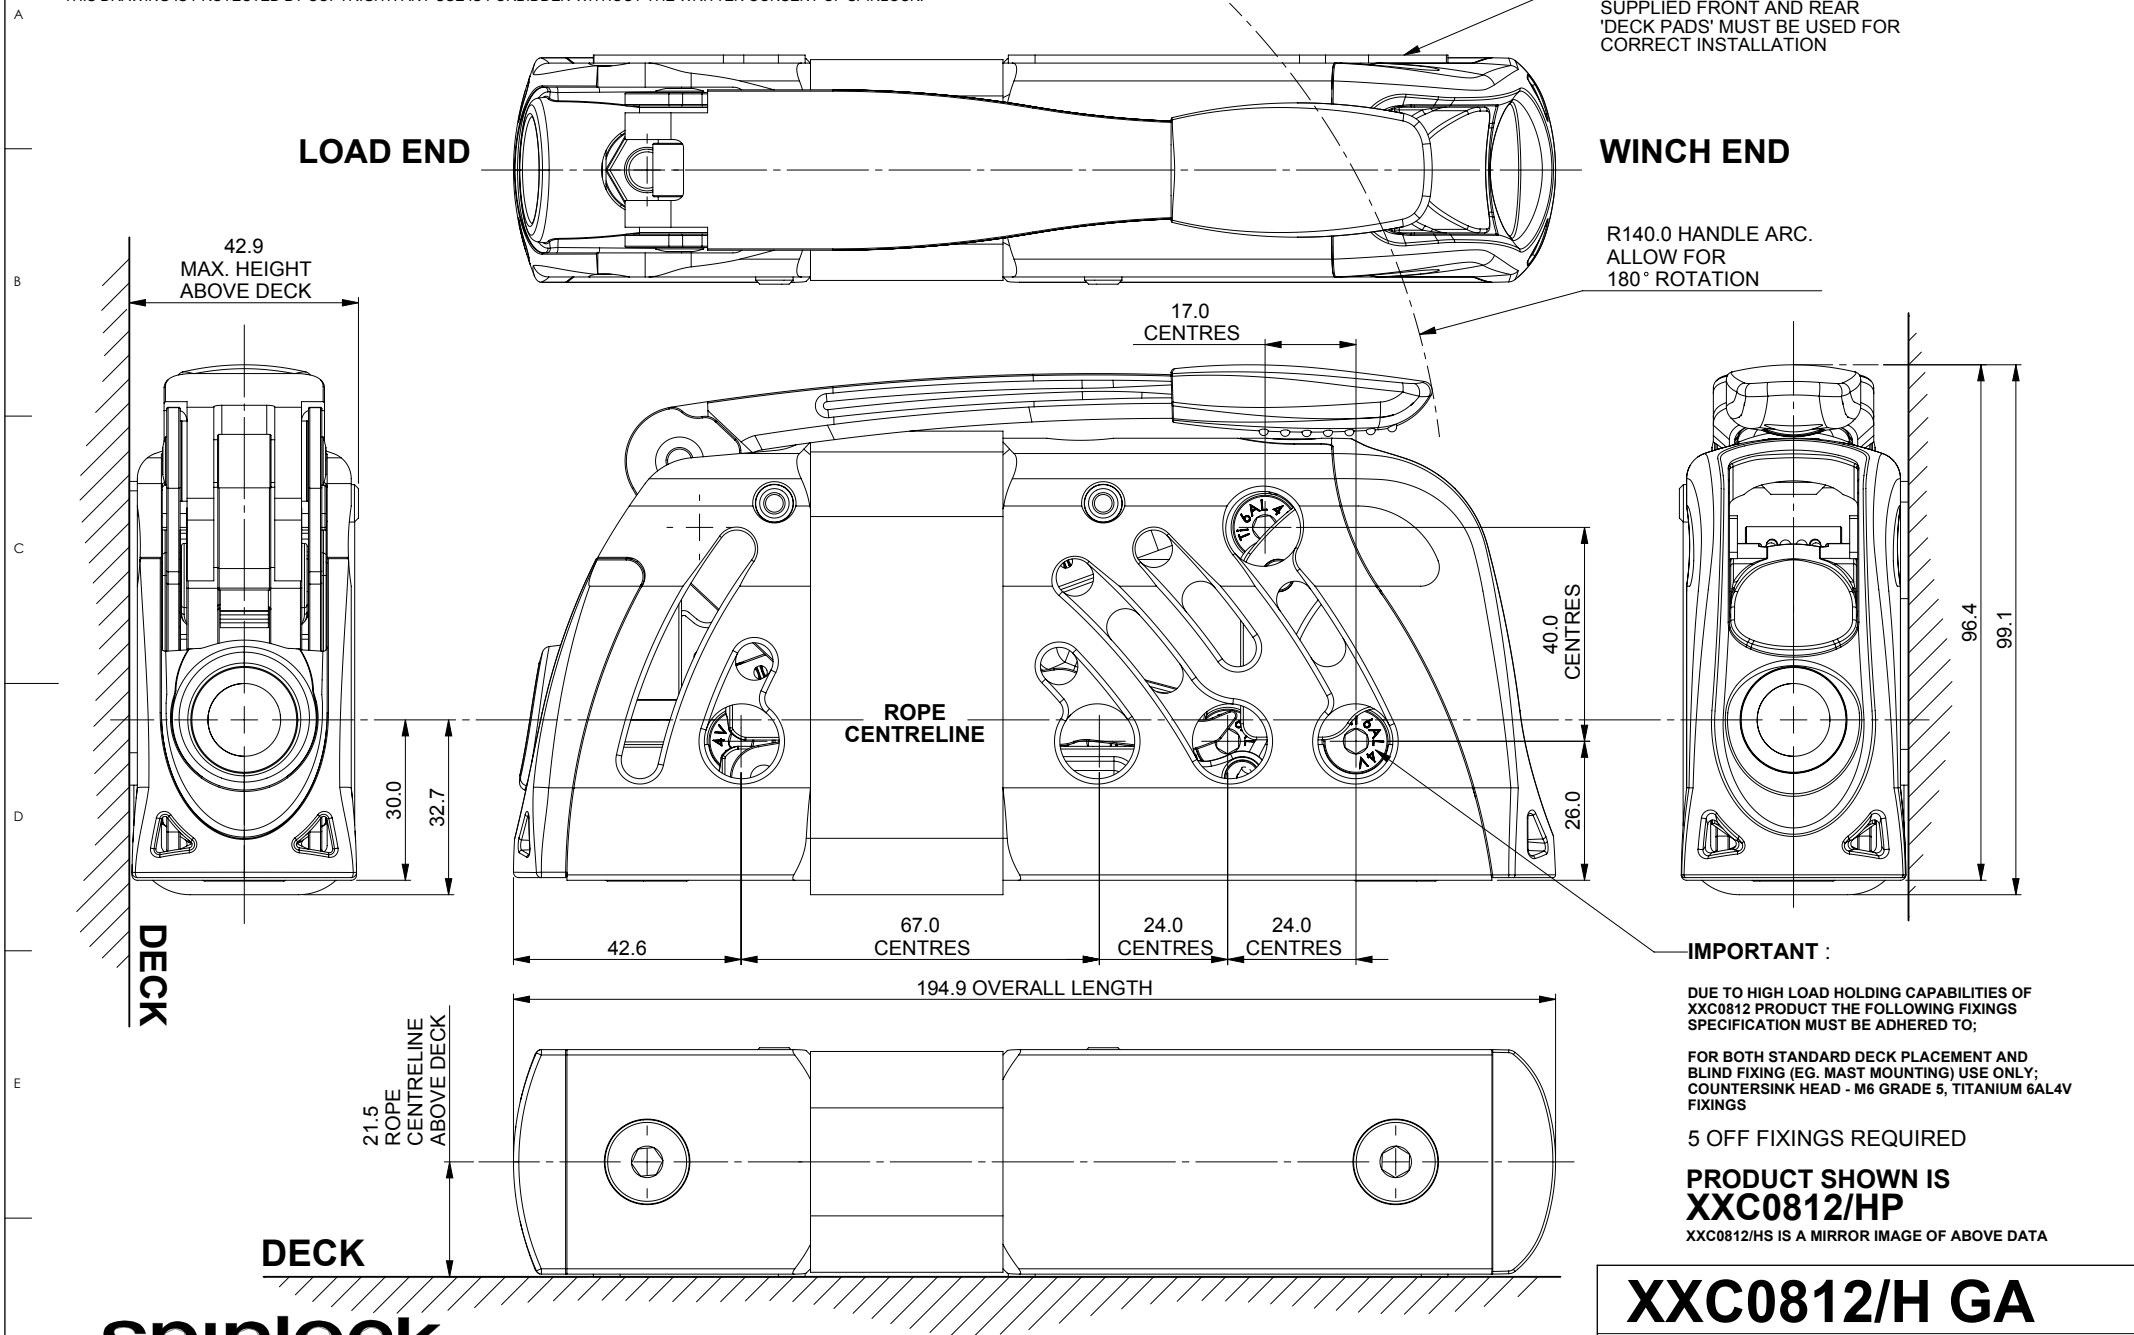

REFERENCE DRAWING

THIS DRAWING IS PROTECTED BY COPYRIGHT. ANY USE IS FORBIDDEN WITHOUT THE WRITTEN CONSENT OF SPINLOCK.

spinlock

SPINLOCK LTD, 41 BIRMINGHAM ROAD, COWES, PO31 7BH, UNITED KINGDOM

FOR MORE INFO - WWW.SPINLOCK.CO.UK

XXC0812/H GA

ALL DIMS IN mm UNLESS OTHERWISE STATED

SCALE - 1:1
ISSUE DATE - 22/11/2010

A3